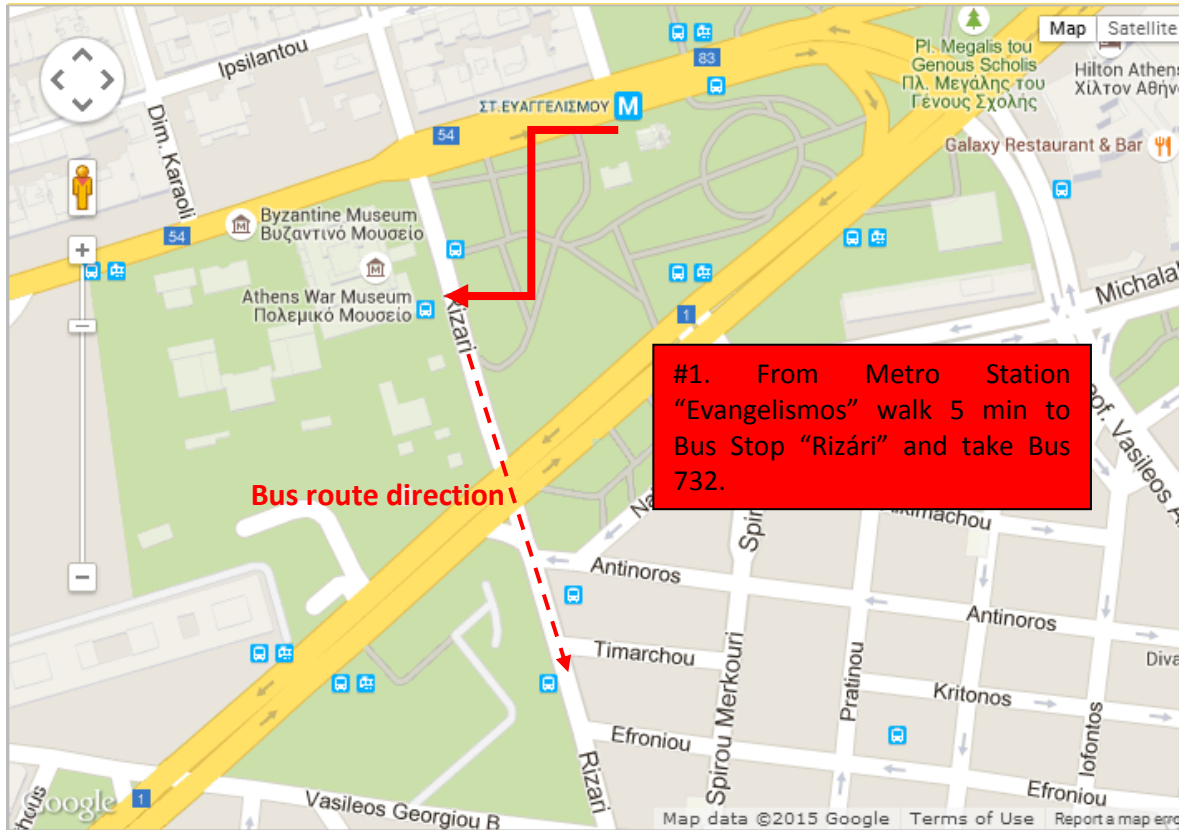

ROUTE BY BUS
FROM
“EVANGELISMOS” METRO STATION
TO
BYRON’S SCOUT HALL

ROUTE BY ELECTRIC BUS (24h Line!)

FROM
“EVANGELISMOS” METRO STATION
TO
BYRON’S SCOUT HALL

ROUTE BY BUS
FROM
BYRON'S SCOUT HALL
TO
"EVANGELISMOS" METRO STATION

#1. Walk 265m (4min) from Byron's Scout Hall to Bus Stop "Dékati Formíonos" (ΔΕΚΑΘΗ ΦΟΡΜΙΩΝΟΣ). Take Bus 732.

Bus route direction

#2. Take off the Bus after 9 Bus Stops at "Evangelismós" (ΕΥΑΓΓΕΛΙΣΜΟΣ) Bus Stop. Walk 100m to "Evangelismos" Metro Station

Bus route direction