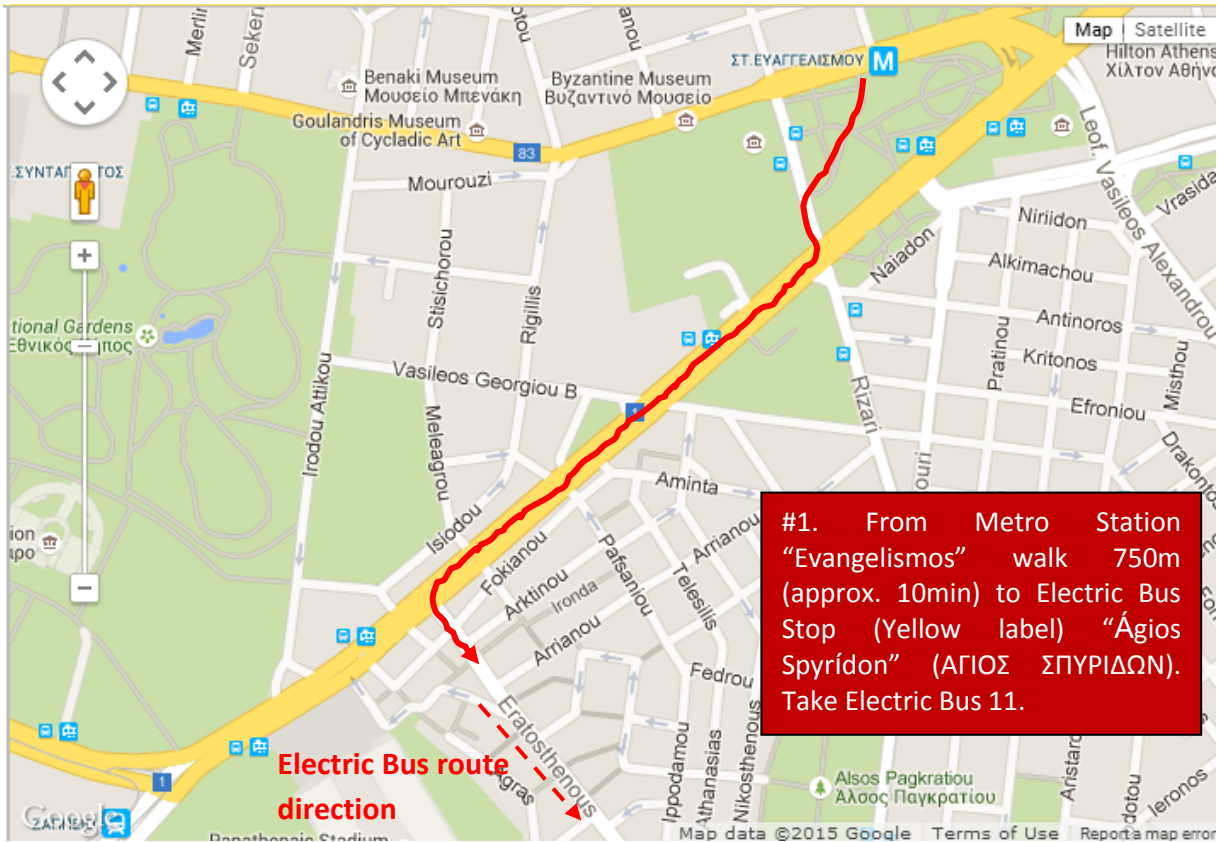

ROUTE BY BUS
FROM
“EVANGELISMOS” METRO STATION
TO
BYRON’S SCOUT HALL

ROUTE BY ELECTRIC BUS (24h Line!)

FROM
“EVANGELISMOS” METRO STATION
TO
BYRON’S SCOUT HALL

ROUTE BY BUS
FROM
BYRON'S SCOUT HALL
TO
"EVANGELISMOS" METRO STATION

#1. Walk 265m (4min) from Byron's Scout Hall to Bus Stop "Dékati Formíonos" (ΔΕΚΑΘΗ ΦΟΡΜΙΩΝΟΣ). Take Bus 732.

Bus route direction

#2. Take off the Bus after 9 Bus Stops at "Evangelismós" (ΕΥΑΓΓΕΛΙΣΜΟΣ) Bus Stop. Walk 100m to "Evangelismos" Metro Station

Bus route direction