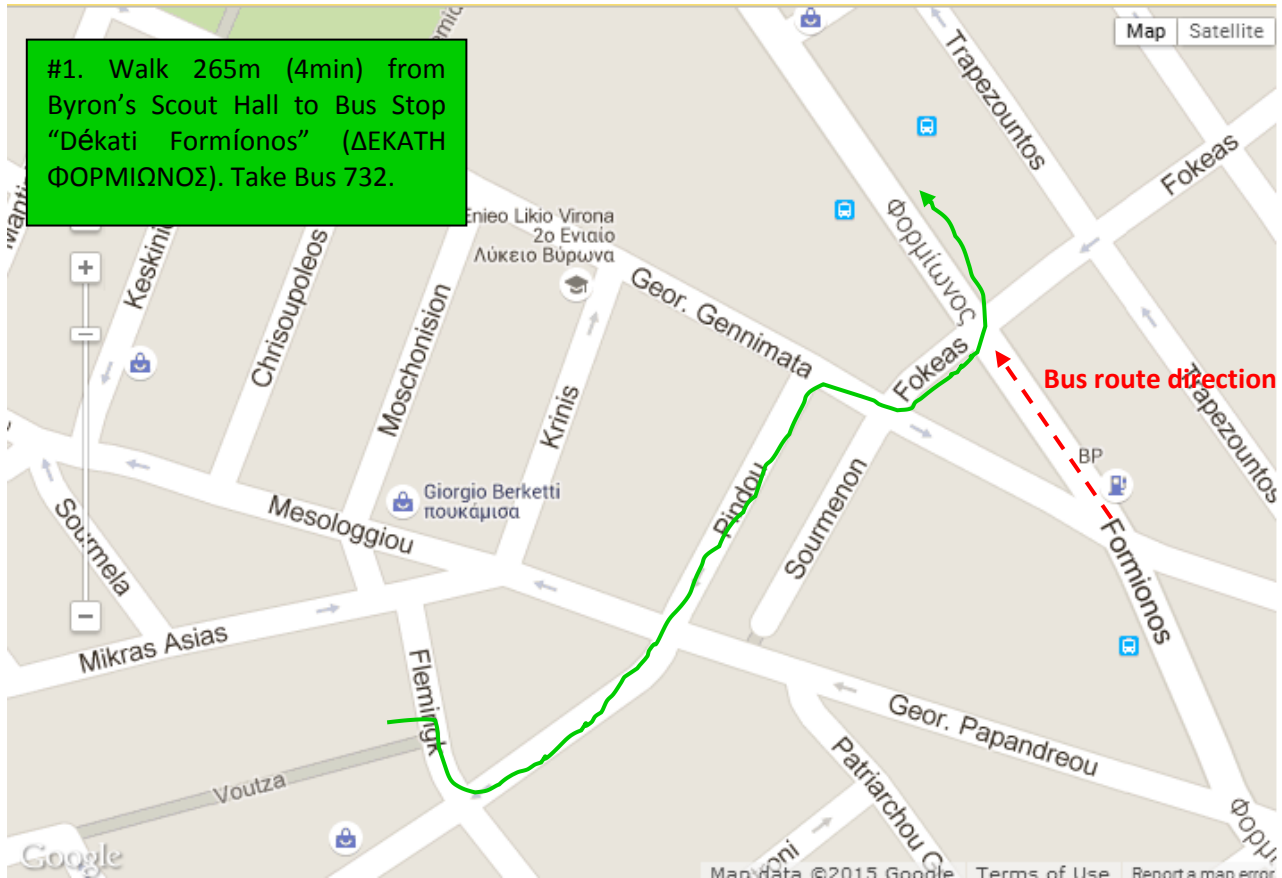

ROUTE BY BUS
FROM
“EVANGELISMOS” METRO STATION
TO
BYRON’S SCOUT HALL

ROUTE BY ELECTRIC BUS (24h Line!)

FROM
“EVANGELISMOS” METRO STATION
TO
BYRON’S SCOUT HALL

ROUTE BY BUS
FROM
BYRON'S SCOUT HALL
TO
"EVANGELISMOS" METRO STATION

#1. Walk 265m (4min) from Byron's Scout Hall to Bus Stop "Dékati Formíonos" (ΔΕΚΑΘΗ ΦΟΡΜΙΩΝΟΣ). Take Bus 732.

Bus route direction

#2. Take off the Bus after 9 Bus Stops at "Evangelismós" (ΕΥΑΓΓΕΛΙΣΜΟΣ) Bus Stop. Walk 100m to "Evangelismos" Metro Station

Bus route direction