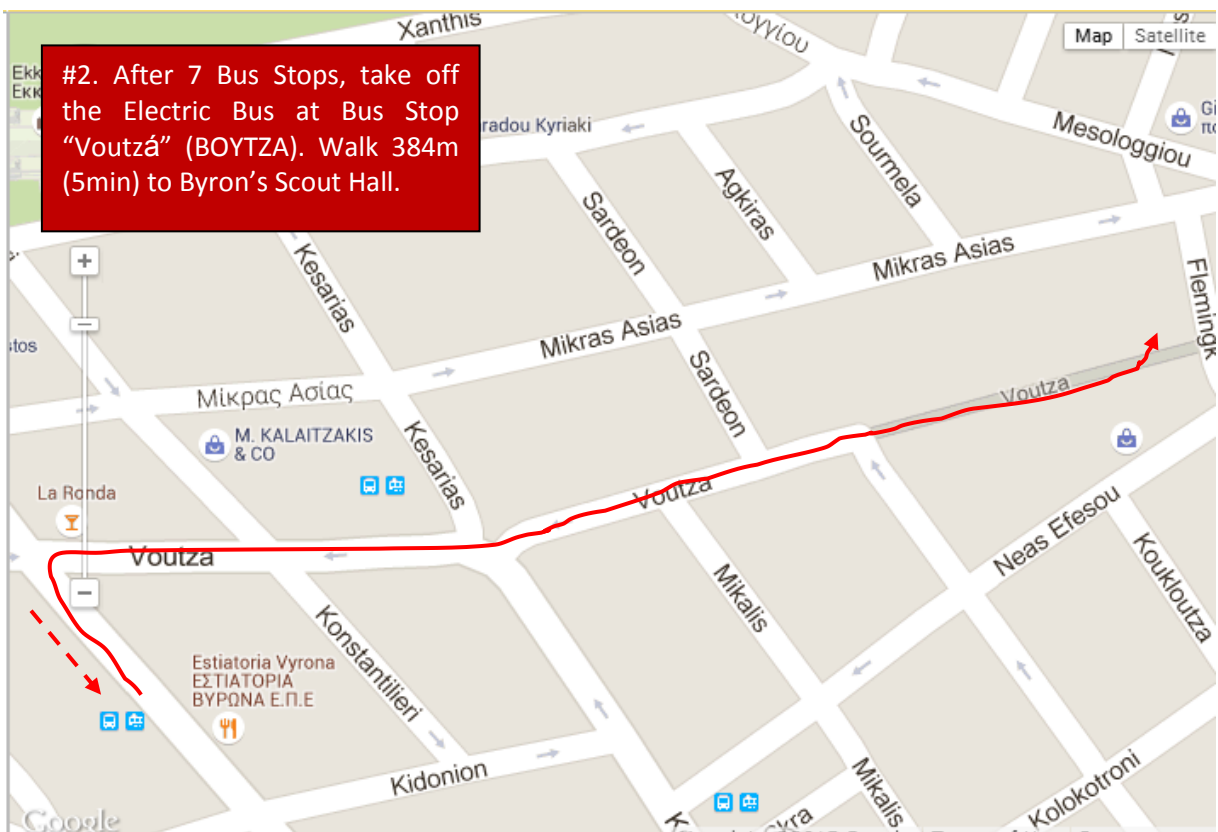

ROUTE BY BUS
FROM
“EVANGELISMOS” METRO STATION
TO
BYRON’S SCOUT HALL

ROUTE BY ELECTRIC BUS (24h Line!)

FROM
“EVANGELISMOS” METRO STATION
TO
BYRON’S SCOUT HALL

ROUTE BY BUS
FROM
BYRON'S SCOUT HALL
TO
"EVANGELISMOS" METRO STATION

#1. Walk 265m (4min) from Byron's Scout Hall to Bus Stop "Dékati Formíonos" (ΔΕΚΑΘΗ ΦΟΡΜΙΩΝΟΣ). Take Bus 732.

Bus route direction

#2. Take off the Bus after 9 Bus Stops at "Evangelismós" (ΕΥΑΓΓΕΛΙΣΜΟΣ) Bus Stop. Walk 100m to "Evangelismos" Metro Station

Bus route direction